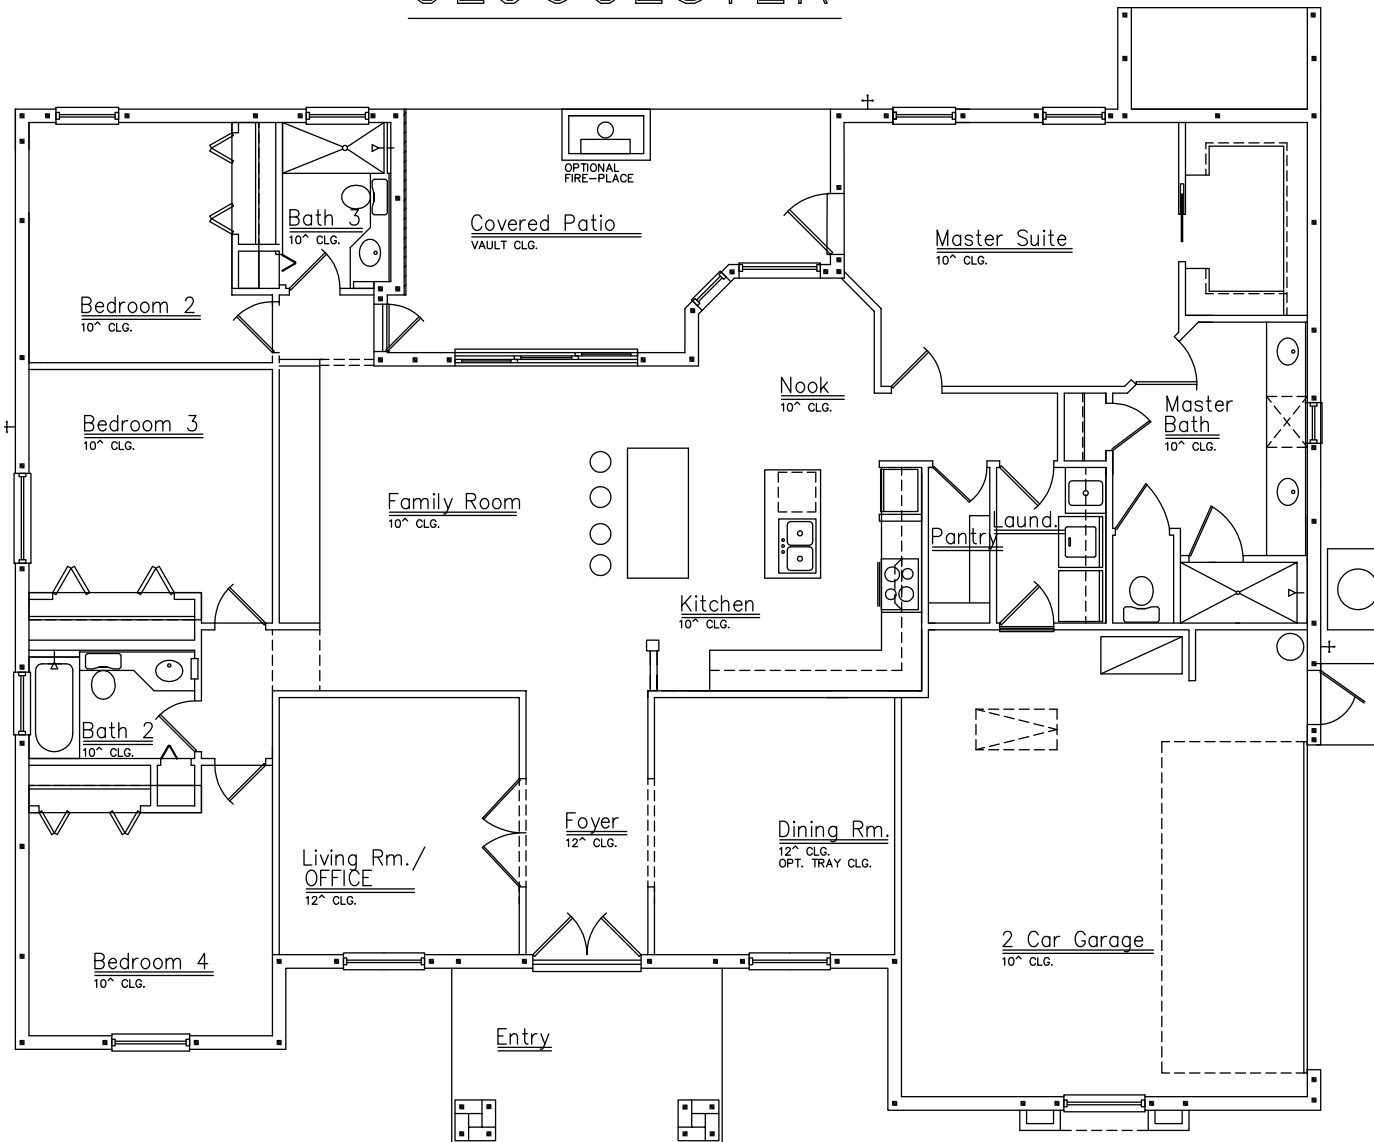

GLOUCESTER

4 BDRM 3 BATH 2257 SQ. FT.

THIS BEAUTIFUL MODEL IS 2257 SQFT WITH 4 BEDROOMS, 3 BATHROOMS AND A 2-CAR GARAGE. WITH ITS 10FT HIGH CEILINGS, GOURMET KITCHEN AND OPEN FLOOR PLAN, IT IS THE PERFECT HOME IF YOU ARE LOOKING TO DOWNSIZE BUT STILL WANT ALL THE AMENITIES OUR CHELSEA MODEL HAS TO OFFER.

GLOUCESTER

FLOOR PLAN

Area Tabulations

Living:	_____
1st floor:	_____
2nd floor:	_____
Total Living:	_____
rear porch:	_____
equipment slab:	_____
garage:	_____
entry:	_____
Total Area:	_____

At Sierra Homes FL you have the option to choose from one of our specially designed floor plans, bring a floor plan of your own or work with our architects to create a floor plan that matches your lifestyle. Custom designing your dream home with us allows you to personalize everything including colors, fixtures, flooring, kitchen cabinets and much more. We are with you from lot clearing to final inspections and beyond. Using our knowledge and experience, we are able to walk you through the entire process.