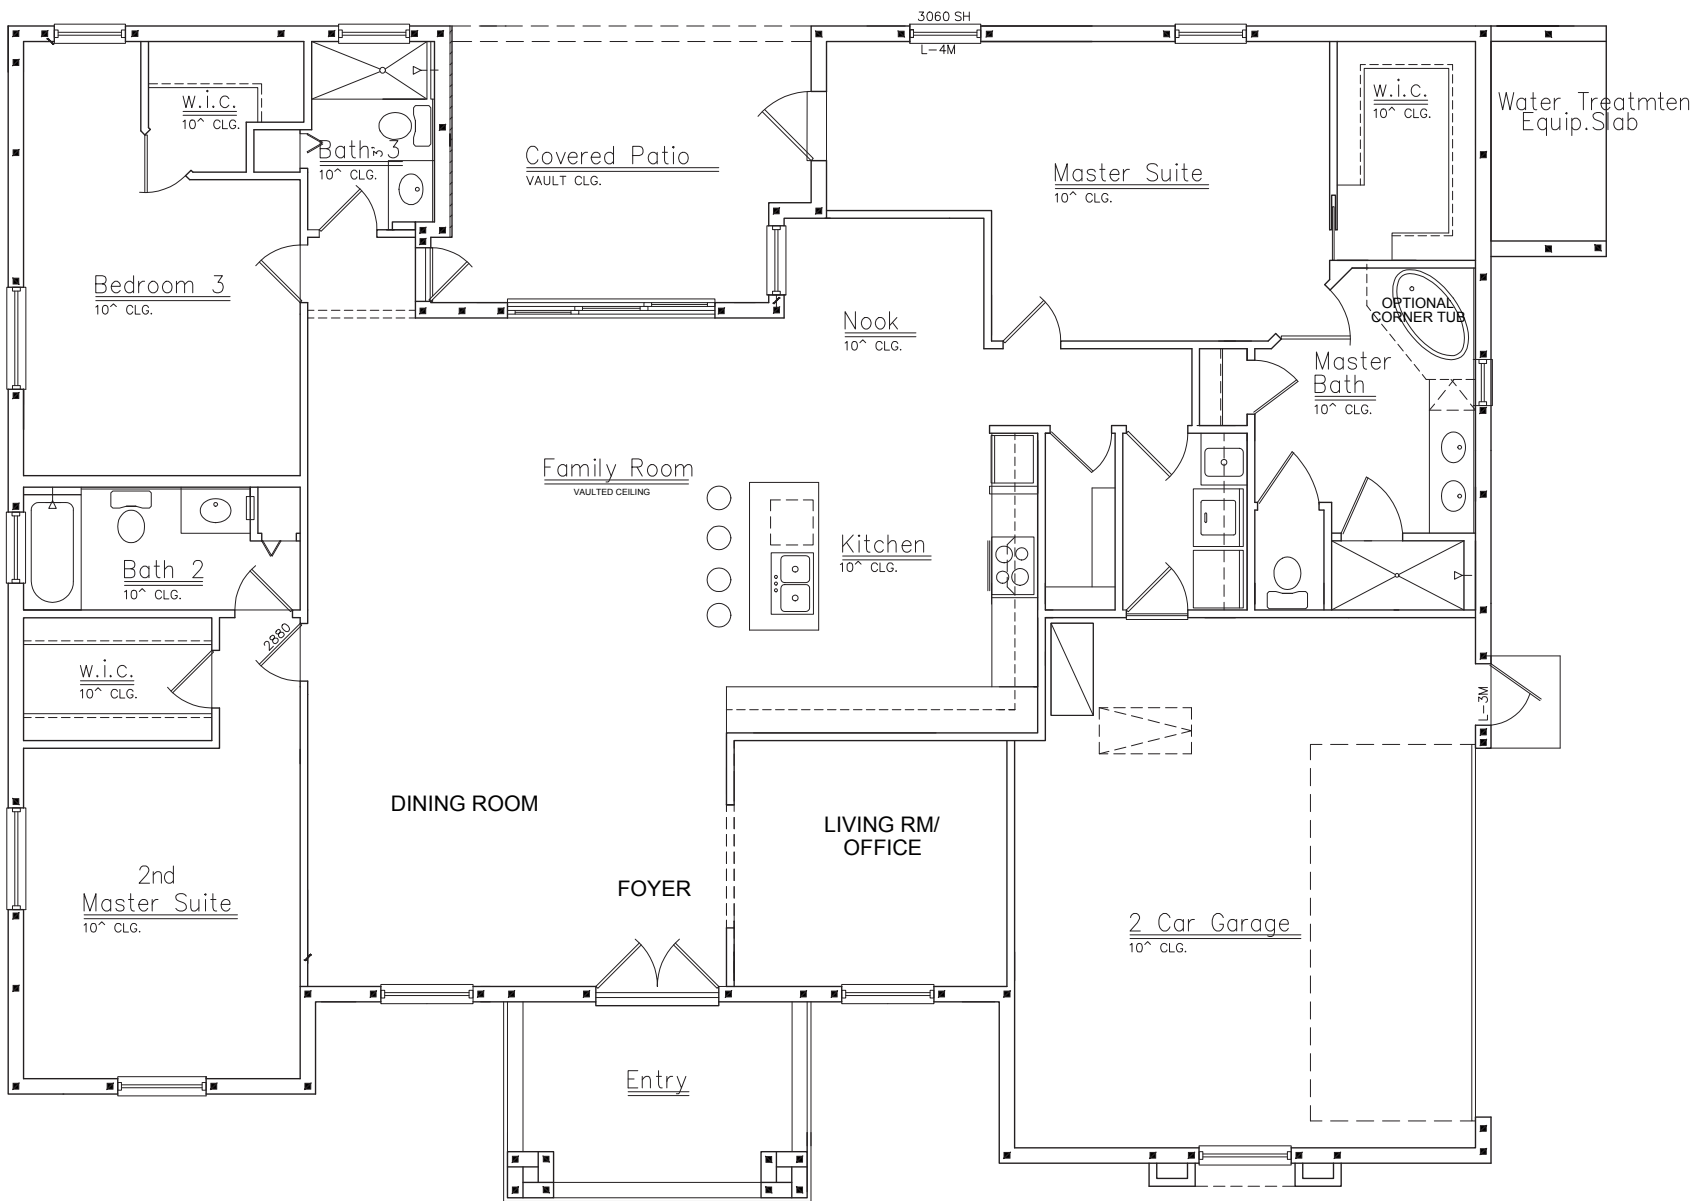

GLOUCESTER II

3 BDRM 3 BATH 2257 SQ. FT.

THIS BEAUTIFUL MODEL IS 2257 SQFT WITH 3 BEDROOMS, 3 BATHROOMS AND A 2-CAR GARAGE. WITH ITS 10FT HIGH CEILINGS, GOURMET KITCHEN AND OPEN FLOOR PLAN, IT IS THE PERFECT HOME IF YOU ARE LOOKING TO DOWNSIZE BUT STILL WANT ALL THE AMENITIES OUR CHELSEA MODEL HAS TO OFFER.