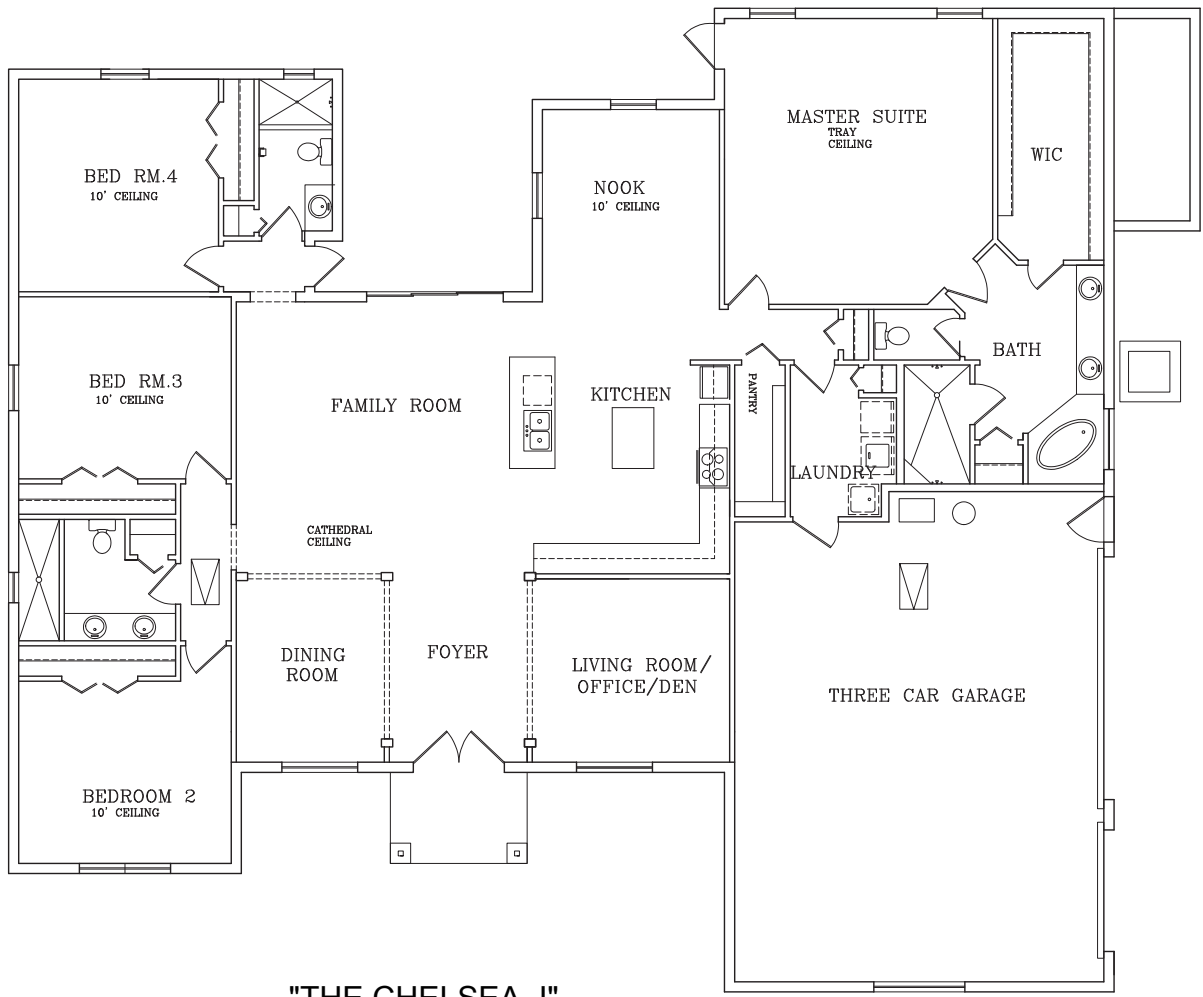

# CHELSEA I

4 BDRM 3 BATH 2927 SQ. FT.

THE CHELSEA I MODEL OFFERS ALL OF THE AMENITIES AS THE CHELSEA WITH THE ADDED BONUS OF ADDITIONAL SQUARE FOOTAGE. THIS HOME IS 2927 SQFT WITH 4 BEDROOMS, 3 BATHS, VAULTED CEILINGS, WOOD FLOORS, GOURMET KITCHEN WITH GRANITE COUNTERTOPS, STAINLESS STEEL APPLIANCES, OVERSIZED 3 CAR GARAGE AND MORE

"THE CHELSEA I"

Area Tabulations	
Living:	
1st floor:	2927 sf
2nd floor:	*** sf
Total Living:	2927 sf
rear porch:	329 sf
garage:	830 sf
entry:	54 sf
Total Area:	4140 sf

At Sierra Homes FL you have the option to choose from one of our specially designed floor plans, bring a floor plan of your own or work with our architects to create a floor plan that matches your lifestyle. Custom designing your dream home with us allows you to personalize everything including colors, fixtures, flooring, kitchen cabinets and much more. We are with you from lot clearing to final inspections and beyond. Using our knowledge and experience, we are able to walk you through the entire process.